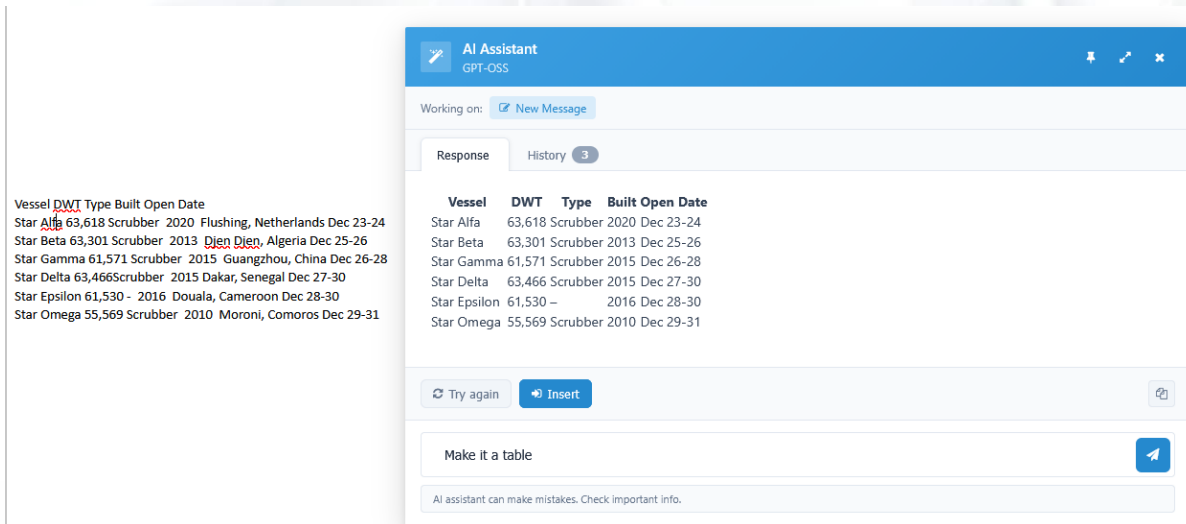

OMNi

Change text to table with the AI assistant

Omni AI assistant will help you while viewing or editing messages, also as a expert chatbot.

When you want to create a good looking, visually appealing message, Omni AI Assistant can come to the rescue.

To change text to a table, select the desired text and activate the **AI** assistant. Provide the instructions make it a table and you are done!

You may insert the AI suggested table into your message.