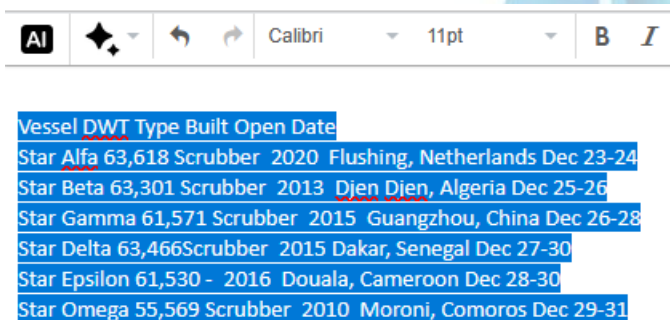

OMNi

Change text to table with the AI assistant

Omni AI assistant will help you while viewing or editing messages, also as a expert chatbot.

When you want to create a good looking, visually appealing message, Omni AI Assistant can come to the rescue.